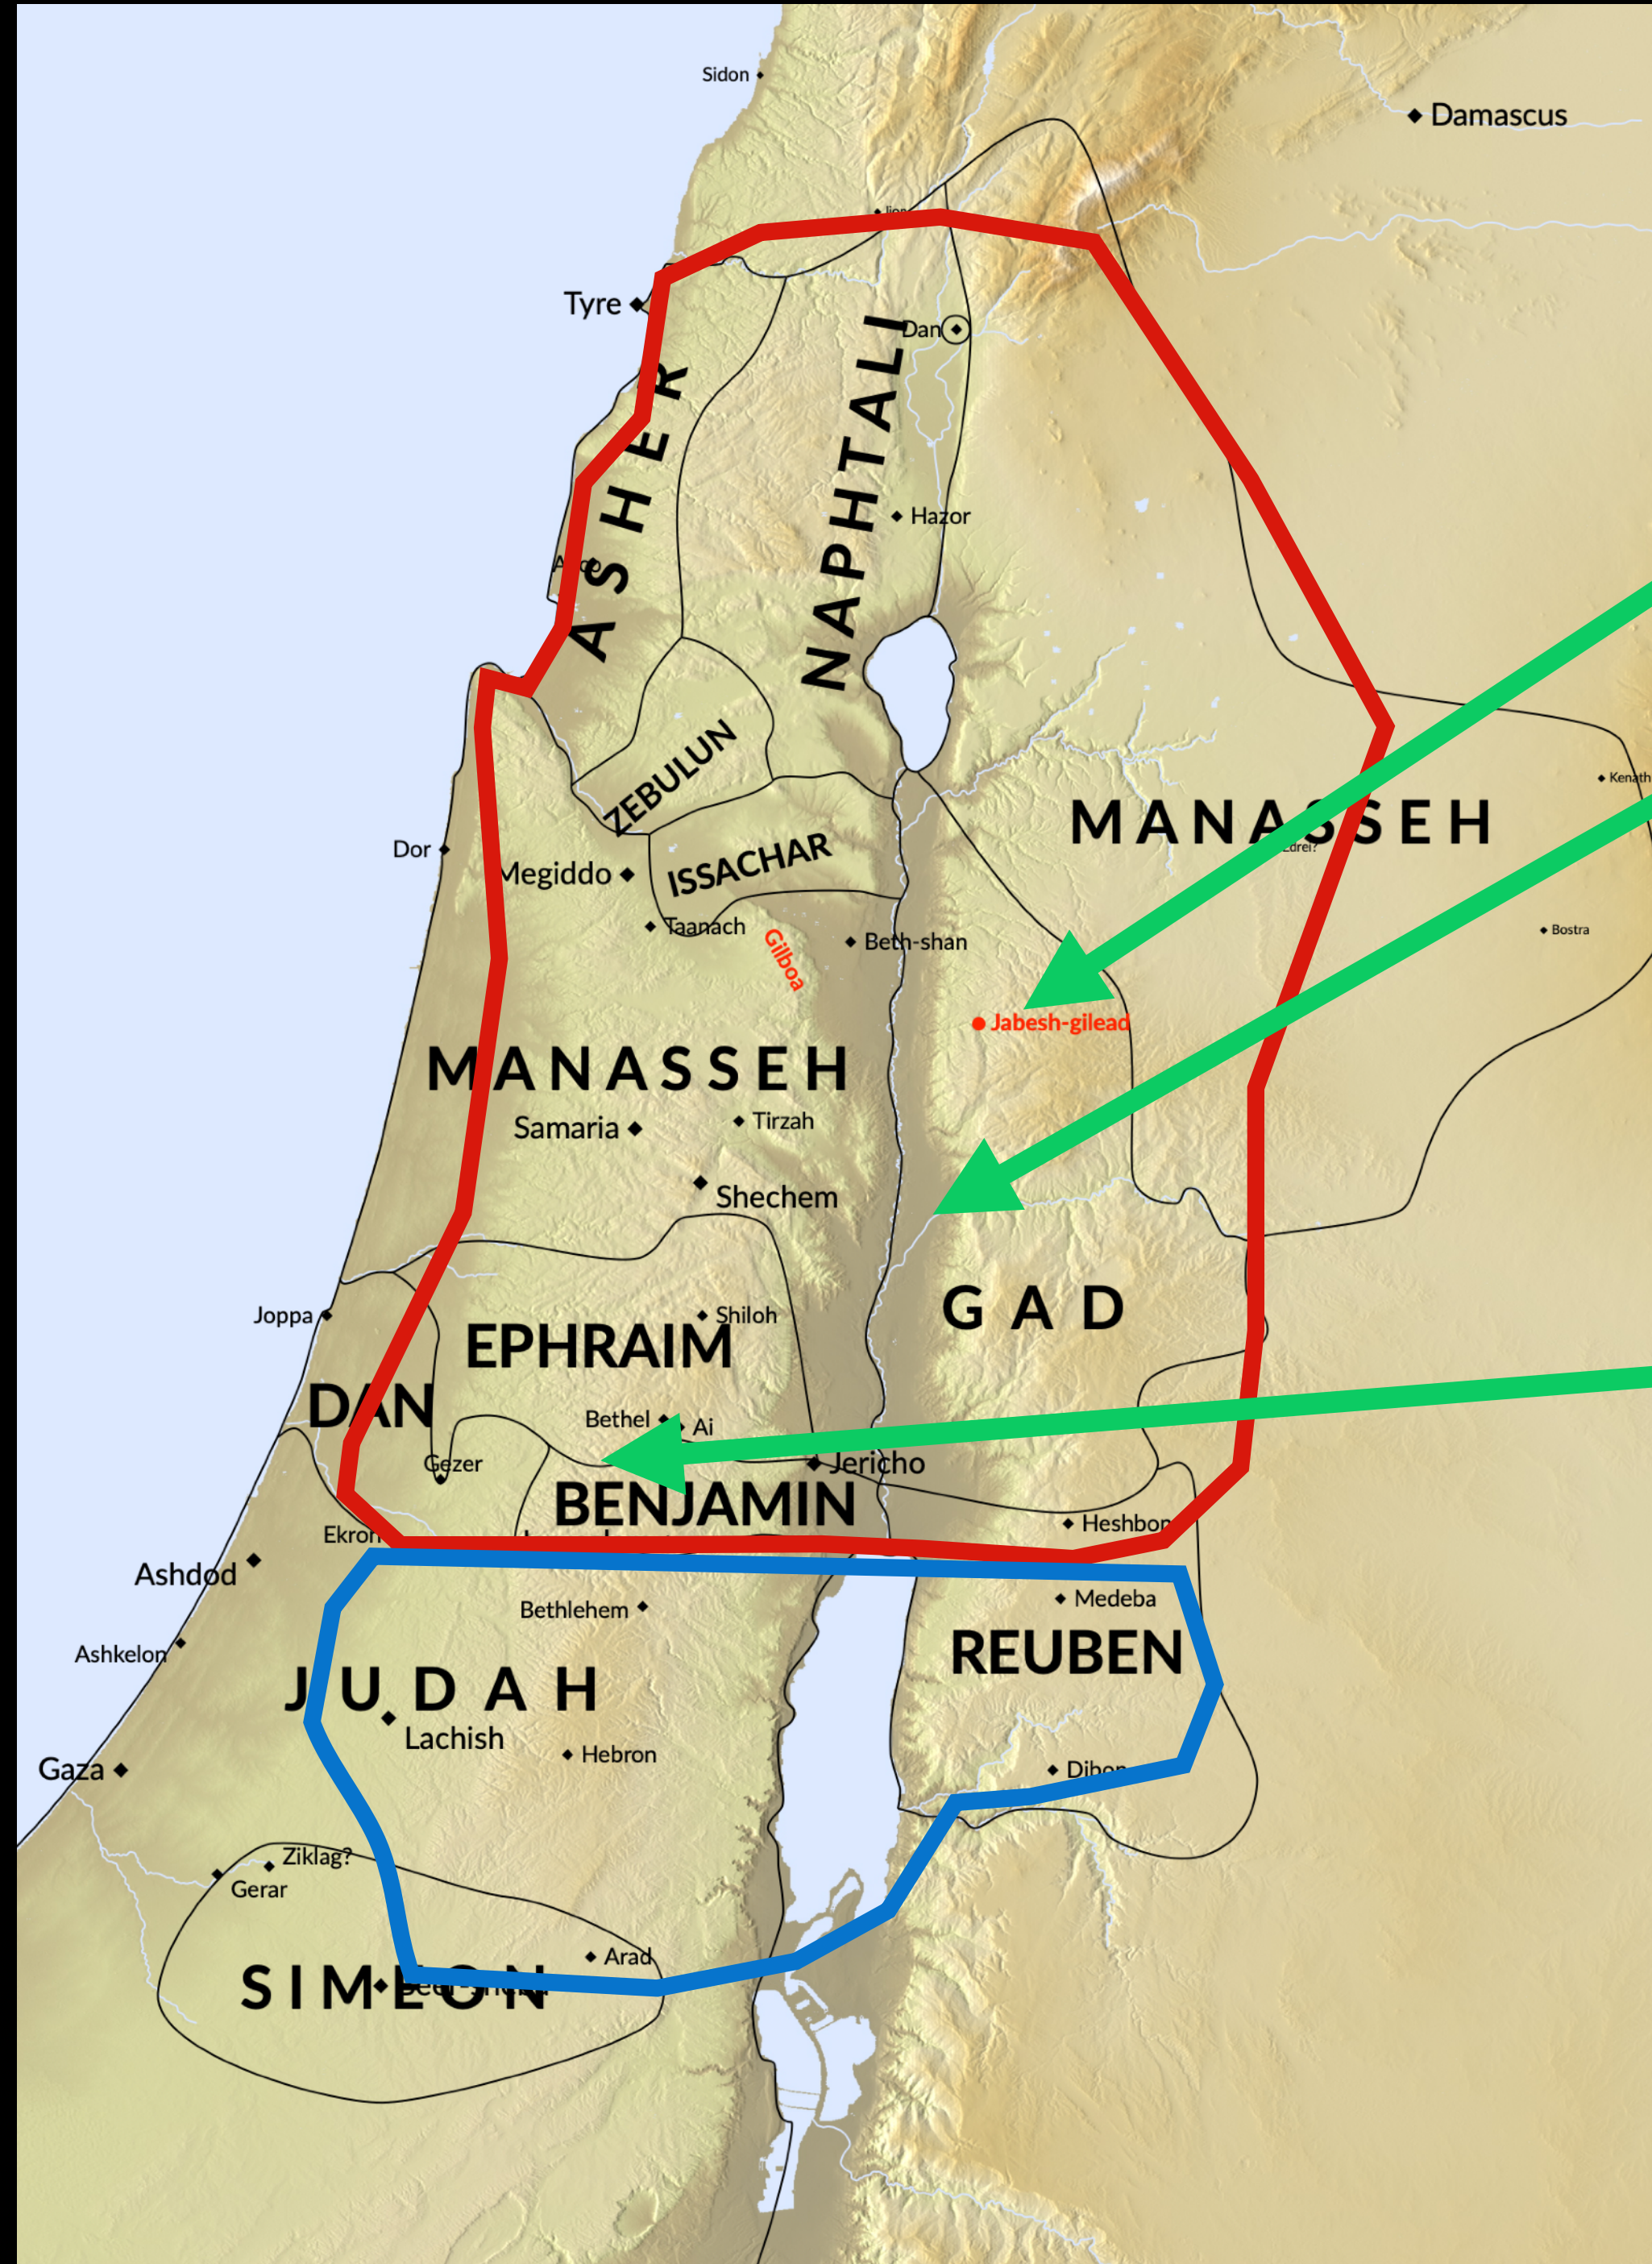

VERSE BY VERSE MINISTRY
INTERNATIONAL

VERSE BY VERSE
fellowship

2 SAMUEL

LESSON 2

© 2020 – Verse By Verse Ministry International (www.versebyverseministry.org)

May be copied and distributed provided the document is reproduced in its entirety, including this copyright statement, and no fee is collected for its distribution.

Jezreel Valley

Jabesh-gilead

**Saul's body
at Bet She'an**

Mahanaim

Gilead

Gibeah

**David moves from
Ziklag to Hebron**

Judah

Saul Dies
1011 BC

Saul's Reign

Ish-bosheth

David Over
Judah

David's Reign

1 SAMUEL

2 SAMUEL

VERSE BY VERSE MINISTRY
INTERNATIONAL

Jabesh-gilead

Mahanaim

Gibeon

2 SAMUEL

Mahanaim

Gibeon

Hebron

VERSE BY VERSE MINISTRY
INTERNATIONAL