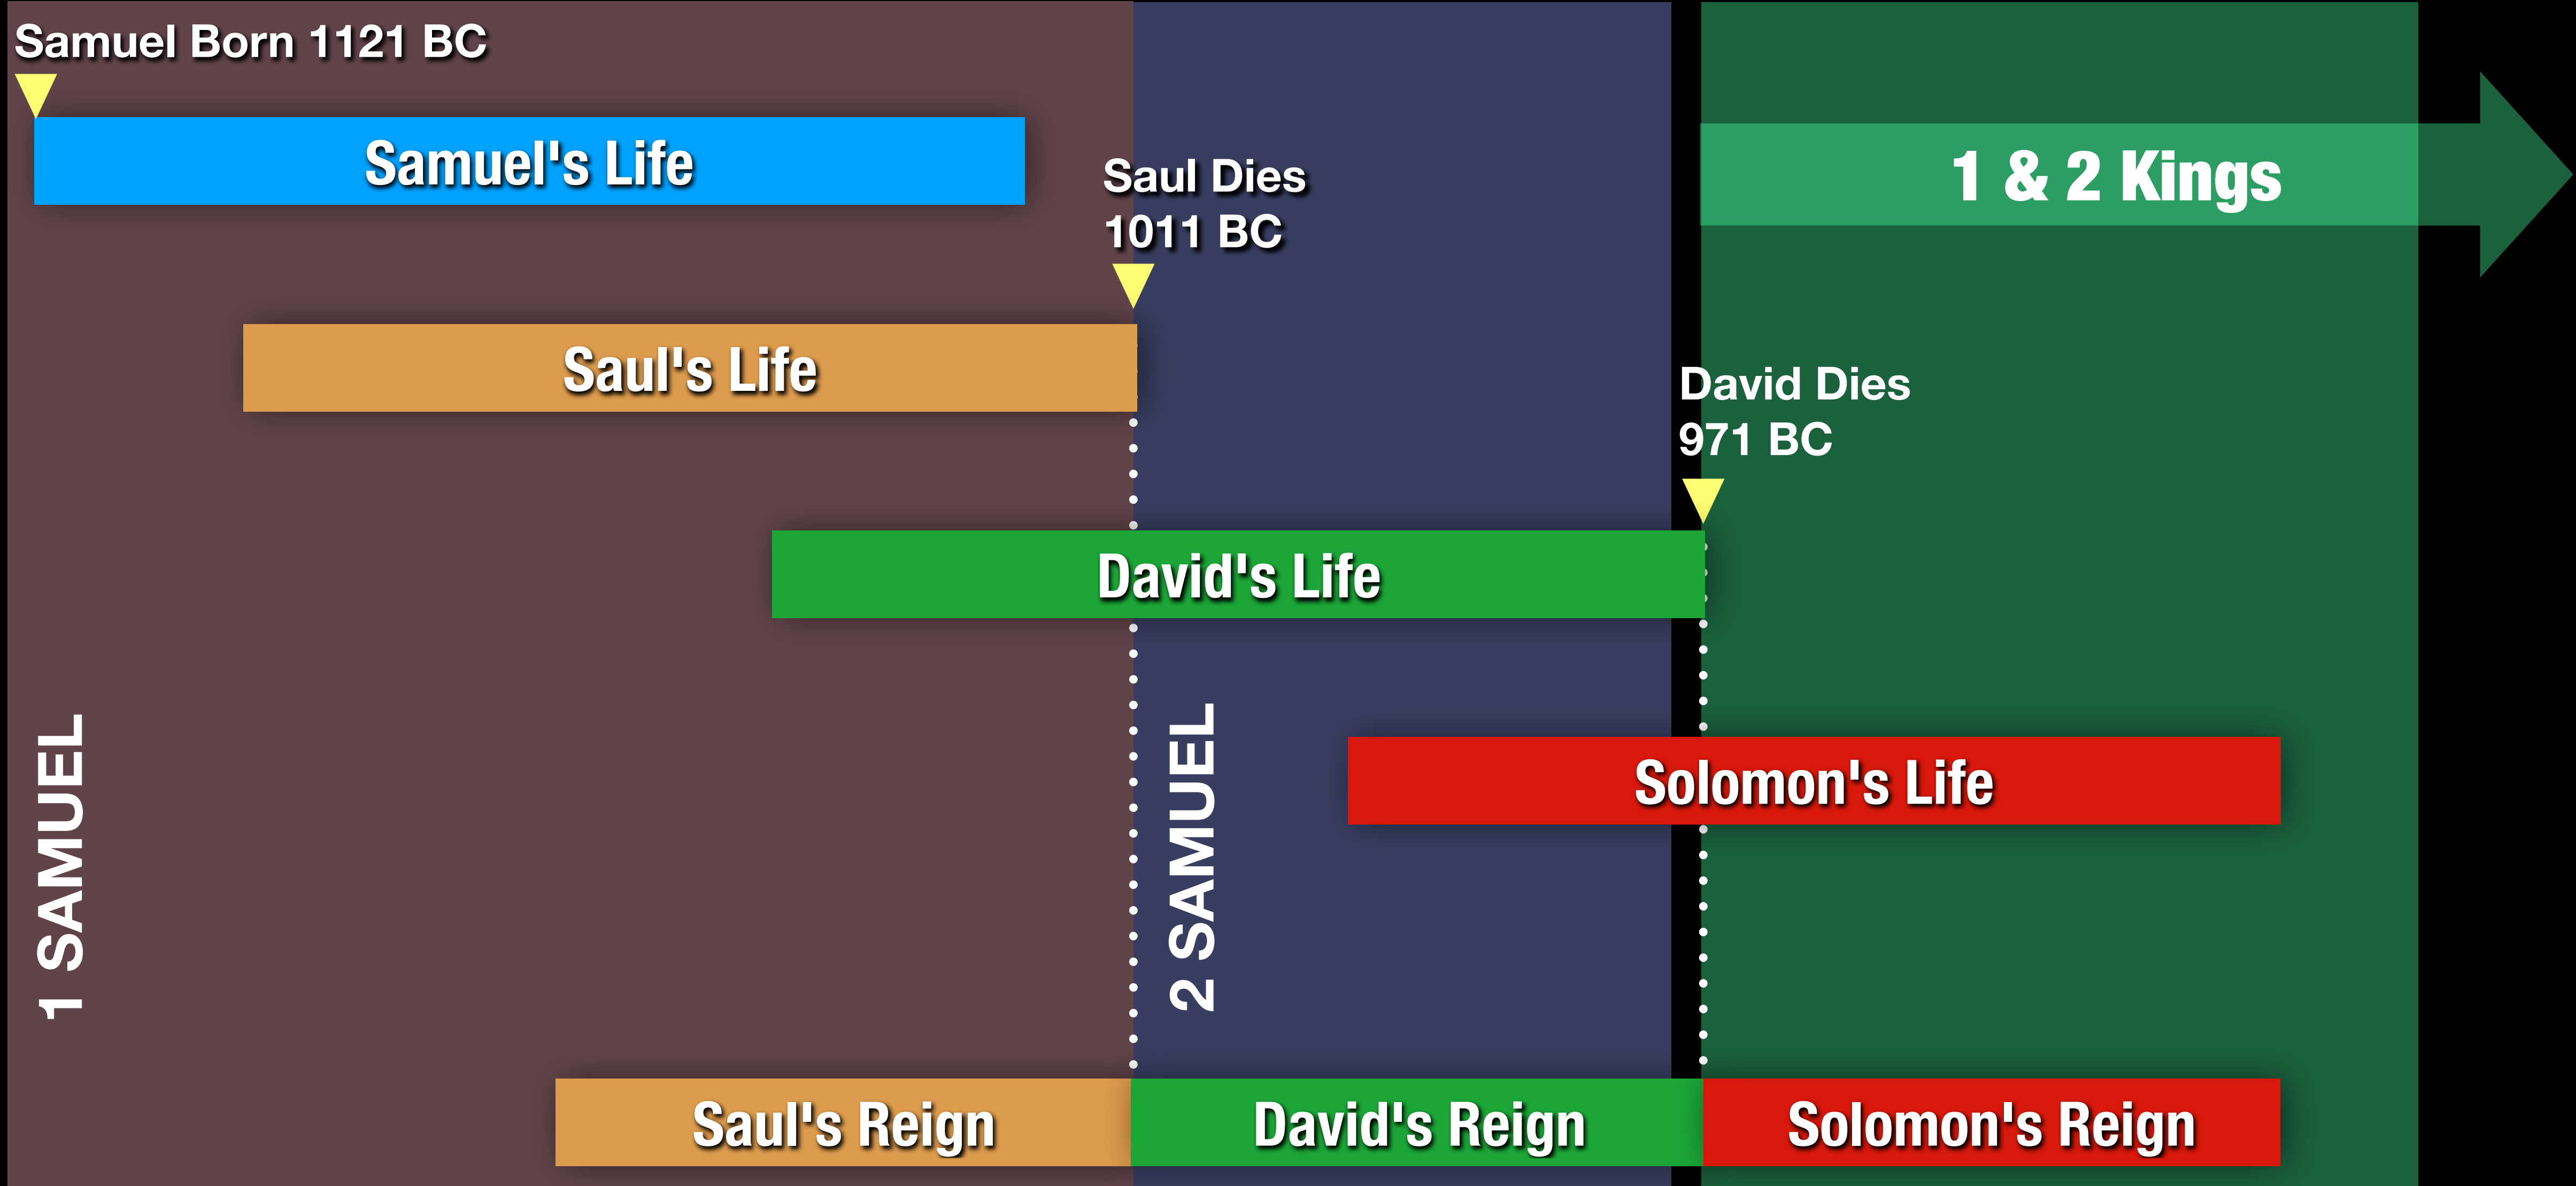

VERSE BY VERSE MINISTRY
INTERNATIONAL

VERSE BY VERSE
fellowship

2 SAMUEL

LESSON 2

© 2020 – Verse By Verse Ministry International (www.versebyverseministry.org)

May be copied and distributed provided the document is reproduced in its entirety, including this copyright statement, and no fee is collected for its distribution.

Jezreel Valley

Jabesh-gilead

**Saul's body
at Bet She'an**

Mahanaim

Gilead

Gibeah

**David moves from
Ziklag to Hebron**

Judah

Saul Dies
1011 BC

Saul's Reign

Ish-bosheth

David Over
Judah

David's Reign

1 SAMUEL

2 SAMUEL

VERSE BY VERSE MINISTRY
INTERNATIONAL

Jabesh-gilead

Mahanaim

Gibeon

2 SAMUEL

Mahanaim

Gibeon

Hebron

VERSE BY VERSE MINISTRY
INTERNATIONAL