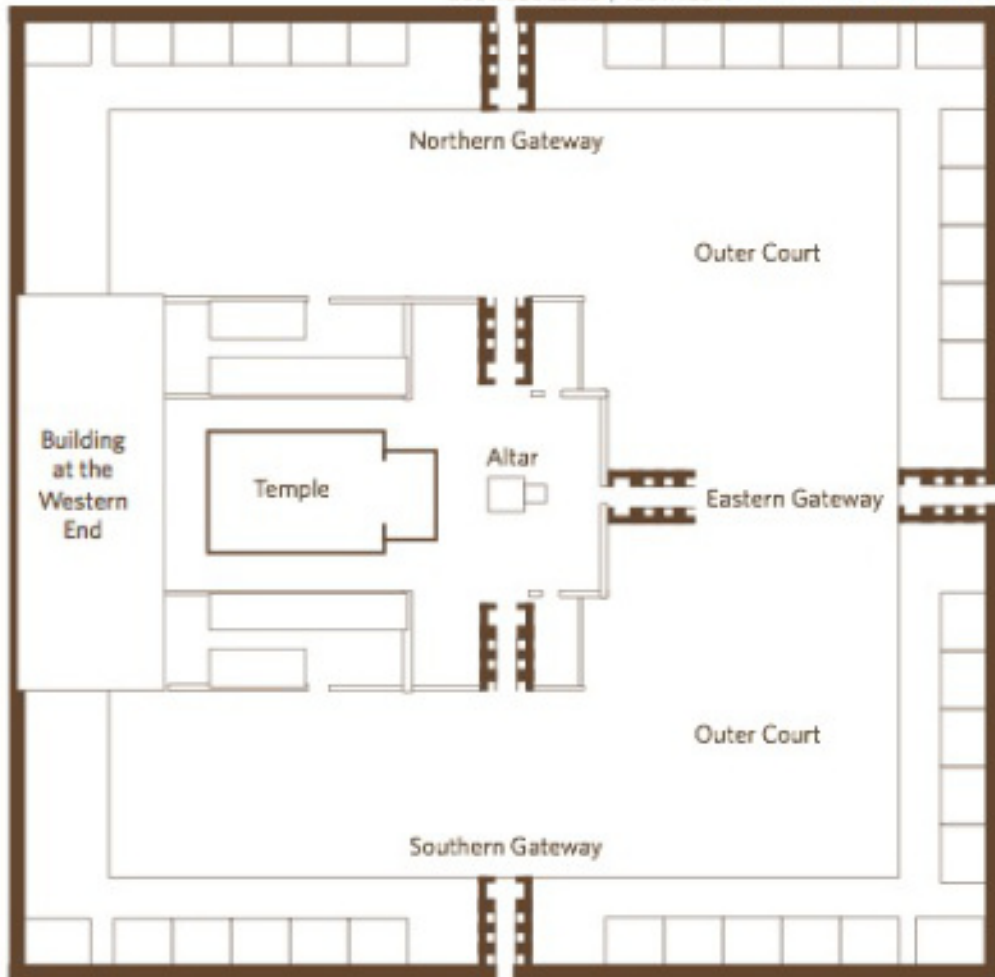

Separate Place

3-Tiered Priests' Chambers

© Wayne O'Donnell, Bible Amazing Grace (www.bible.ag). Used by Permission

IMAGE 28

500 x 500 cubits | 750 x 750 ft **EZEKIEL'S TEMPLE**

HEROD'S TEMPLE

SOLOMON'S TEMPLE

COURT OF THE TABERNACLE

100 x 50 cubits | 150 x 75 ft

AMERICAN FOOTBALL FIELD

100 x 50 yards | 300 x 150 ft