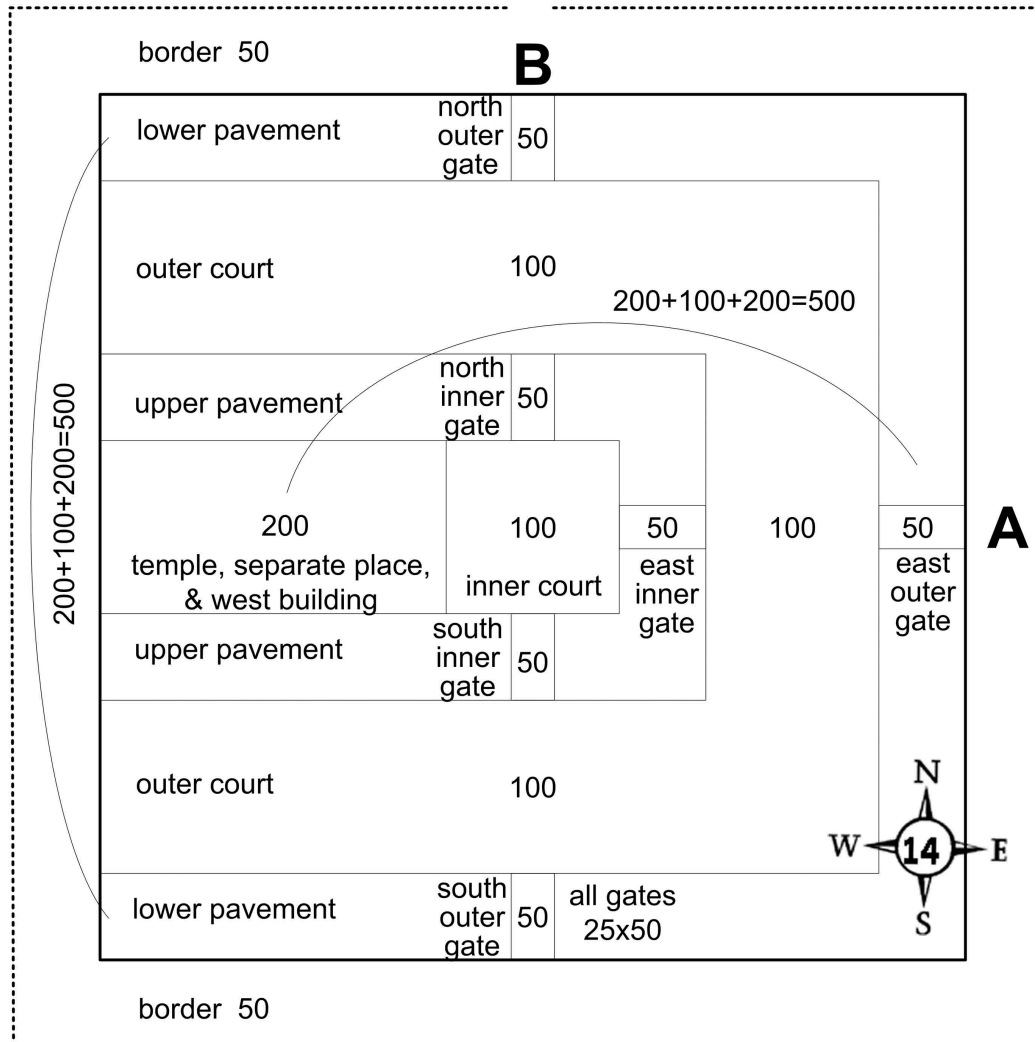

IMAGE 16

TEMPLE COMPOUND

500x500cu with 50cu BORDER

IMAGE 17

© Wayne O'Donnell, Bible Amazing Grace (www.bible.ag). Used by Permission

IMAGE 18

© Wayne O'Donnell, Bible Amazing Grace (www.bible.ag). Used by Permission

COURT OF THE TABERNACLE

100 x 50 cubits | 150 x 75 ft

AMERICAN FOOTBALL FIELD

100 x 50 yards | 300 x 150 ft