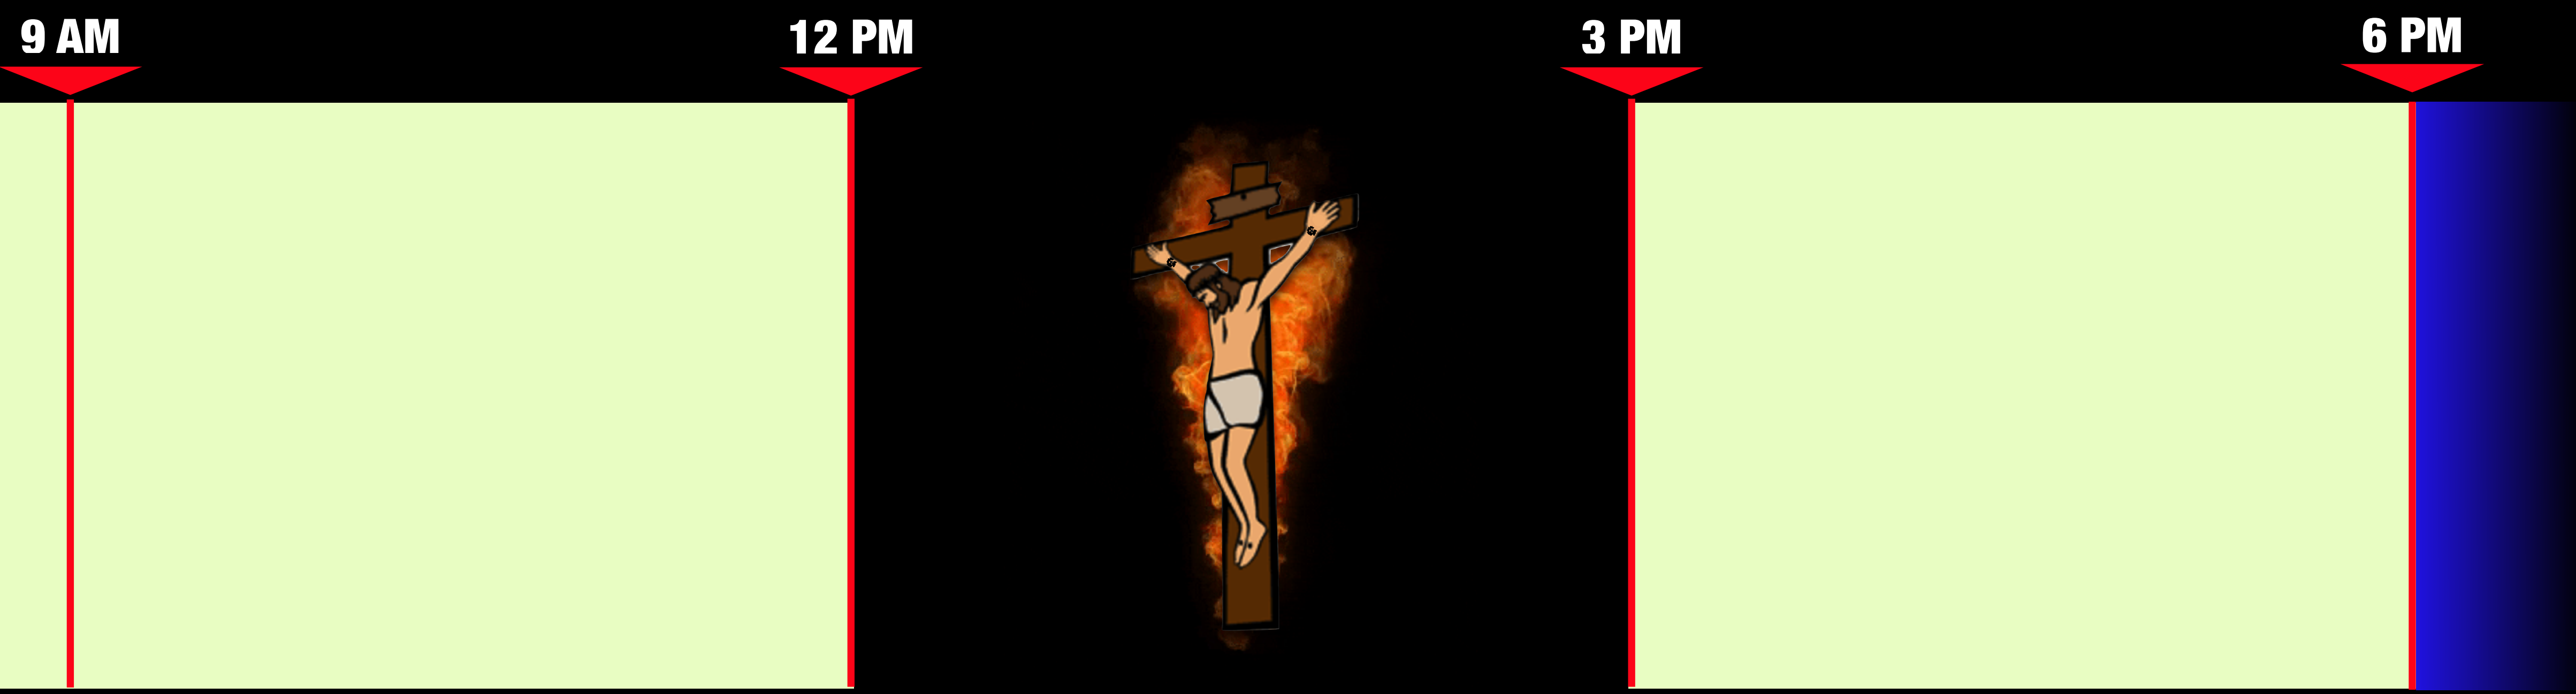

THE GOSPEL OF
MATTHEW

LESSON 27E

Passion Timeline

Thursday

9 AM

12 PM

3 PM

6 PM

The Wrath of Men

Passion Timeline

Thursday

The Wrath of Men

The Wrath of God

Passion Timeline

Thursday

9 AM