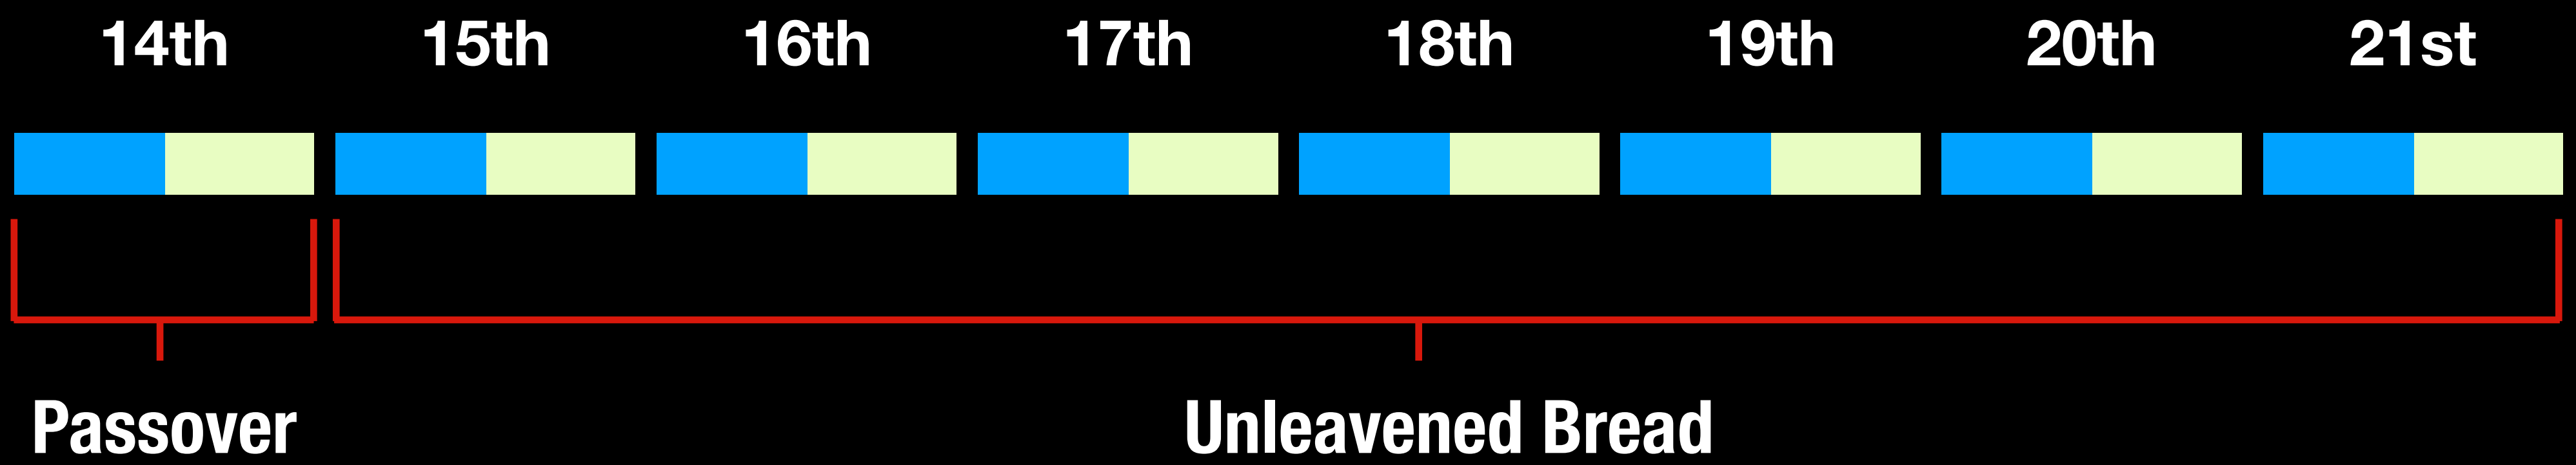

THE GOSPEL OF
MATTHEW

LESSON 26C

VERSE BY VERSE MINISTRY
INTERNATIONAL

© 2020 – Verse By Verse Ministry International (www.versebyverseministry.org)

May be copied and distributed provided the document is reproduced in its entirety, including this copyright statement, and no fee is collected for its distribution.

VERSE BY VERSE
fellowship

Passion Timeline

Nisan (March/April)

Sunday

Monday

Tuesday

Wednesday

Thursday

Passover
14th Nisan

Last Supper Symbols

Wednesday Night (Thursday)

Represents Slavery

Represents Redemption

Judas
Dismissed

Lamb (Missing)
& Bread

Cup of
Redemption